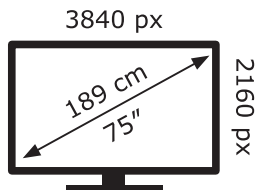

ENERG

LG Electronics

75QNED873QB

135 kWh/1000h

ABCDEF**G**

207 kWh/1000h

2019/2013