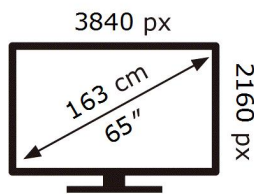

ENERG 

SAMSUNG

UE65CU7122K

112 kWh/1000h

ABCDEF **G**

HDR

187 kWh/1000h

2019/2013