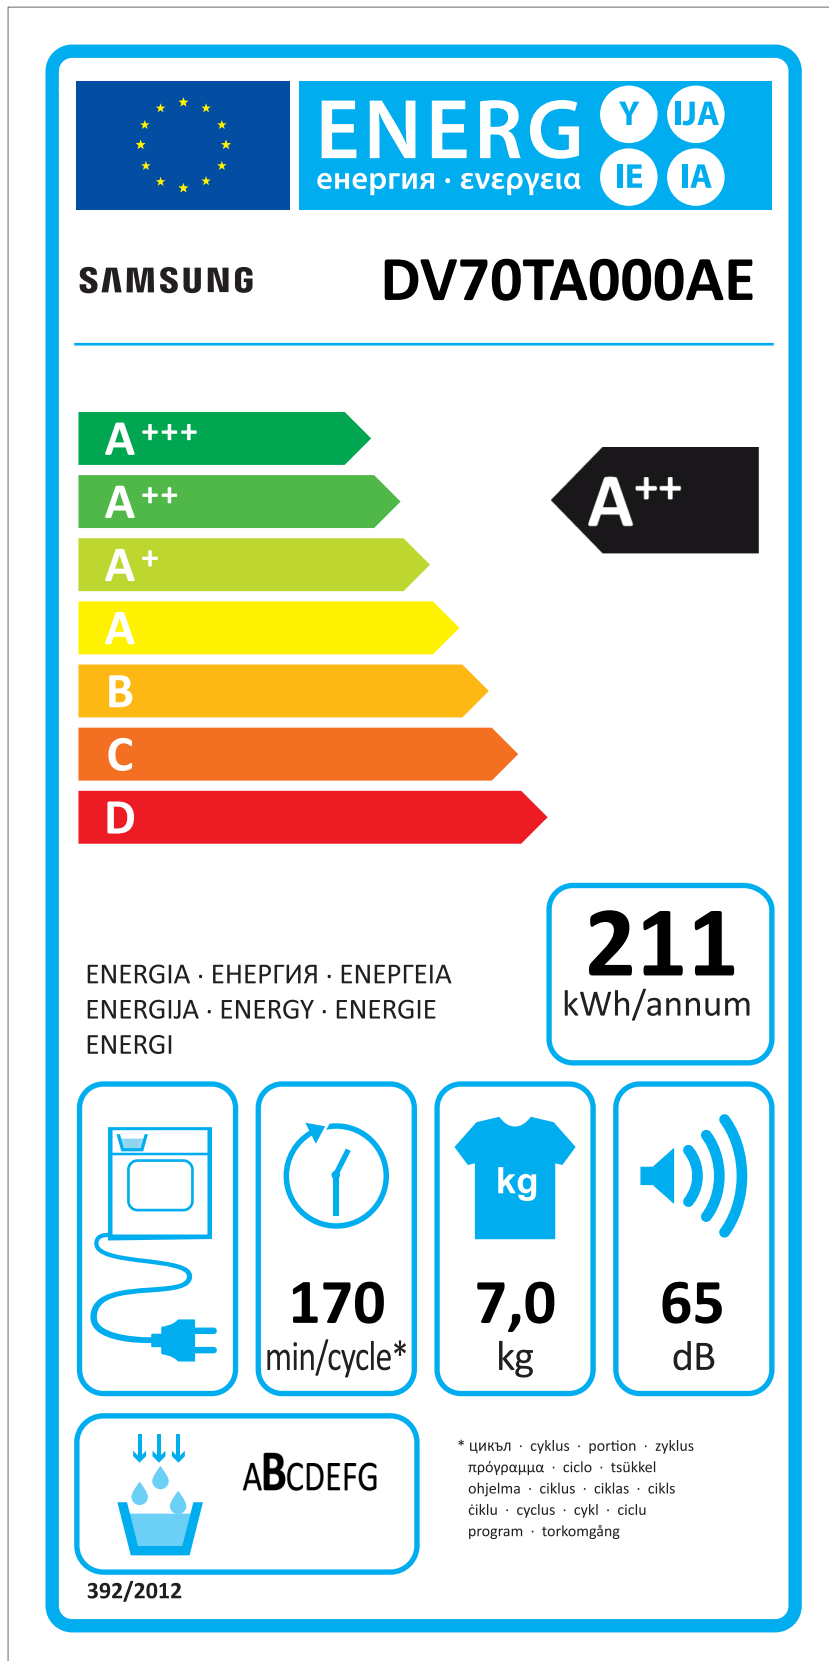

ERP LABEL ENERGY (DRYER CONDENSER TYPE)

CODE : DC68-03225C
Size : 110 x 220 (mm)
Material : ART