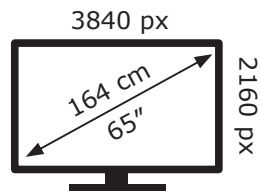

# ENERGY

LG Electronics

OLED65GX3LA

**138** kWh/1000h

ABCDEF**G**

**253** kWh/1000h

2019/2013