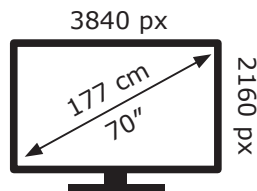

ENERGY

LG Electronics

70UN70703LB

149 kWh/1000h

ABCDEF**G**

178 kWh/1000h

2019/2013