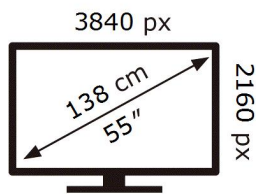

ENERG

SAMSUNG

QE55Q60AAU

77 kWh/1000h

ABCDEF **G**

140 kWh/1000h

2019/2013