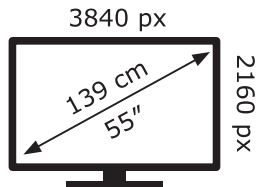

ENERG ⚡

LG Electronics

OLED55C12LA

106 kWh/1000h

ABCDEF**G**

171 kWh/1000h

2019/2013