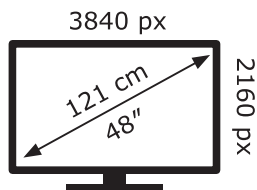

ENERG ⚡

LG Electronics

OLED48C11LB

88 kWh/1000h

ABCDEF**G**

142 kWh/1000h

2019/2013