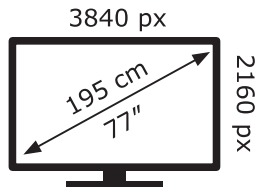

ENERG ⚡

LG Electronics

OLED77C16LA

162 kWh/1000h

ABCDEF**G**

273 kWh/1000h

2019/2013