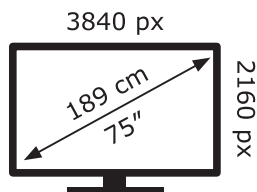

ENERG ⚡

LG Electronics

75UP76703LB

141 kWh/1000h

ABCDEF**G**

185 kWh/1000h

2019/2013