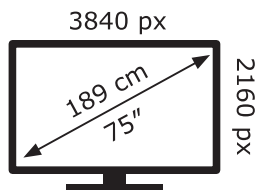

ENERG ⚡

LG Electronics

75NANO803PA

111 kWh/1000h

ABCDEF**G**

191 kWh/1000h

2019/2013