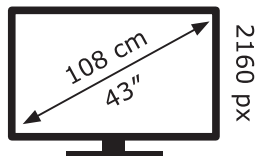

# ENERG

LG Electronics

43UP80003LR

**65** kWh/1000h

ABCDEF**G**

**HDR**

**88** kWh/1000h

3840 px