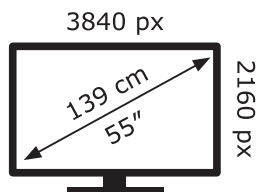

# ENERG

LG Electronics

55QNED813QA

**82** kWh/1000h

ABCDEF**G**

**129** kWh/1000h

2019/2013