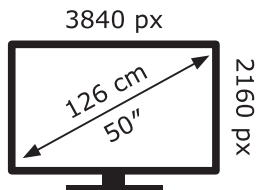

ENERG

LG Electronics

50QNED813QA

71 kWh/1000h

ABCDEF**G**

109 kWh/1000h

2019/2013