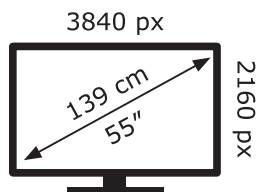

ENERG ⚡

LG Electronics

55UQ70003LB

102 kWh/1000h

ABCDEF**G**

130 kWh/1000h

2019/2013